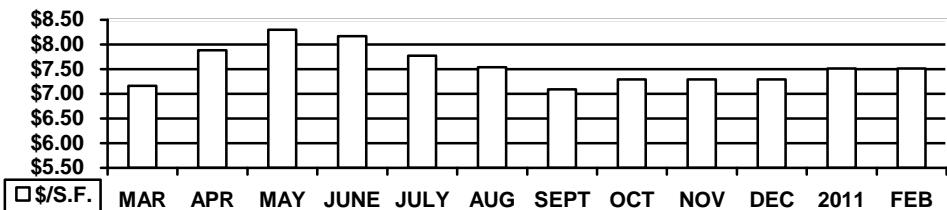

ROUGH - LUMBER PRICING / per square foot

This graph should be used as a **GUIDELINE ONLY!**

(Based on a typical 2-story w/3 car garage & front porch) **FEBRUARY 2011 \$7.51**

TYPICAL **RANCH** ROUGH LUMBER / APPROXIMATELY **\$9.82 PER SQ. FT.**